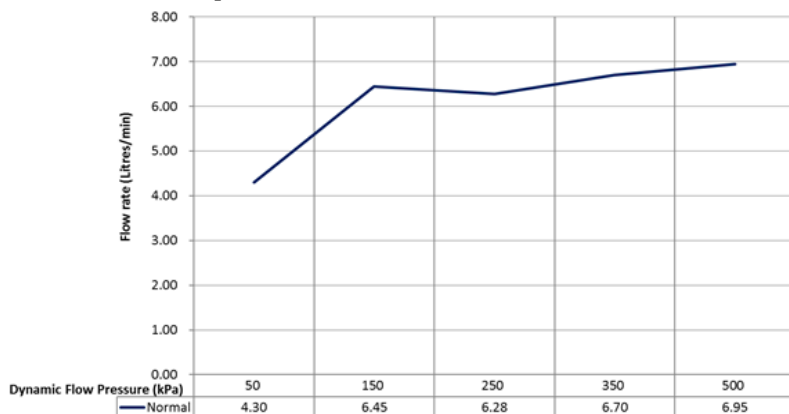

## SANITARY WARE SPECIFICATION SHEET

Item Descriptions	GROHE (Germany) "Rainshower SmartActive 130 Cube" Chrome plated hand shower 3 sprays; nominated flow rate <b>6.5 L/min</b> in WELS <b>Grade 1</b> ; Registration No. SB 20-0025	<p>Illustration/ Drawing</p>  
Dimensions	L130 x W39 x H177 mm	
Model	26552000	
Finish / Material	Chrome Plated	
Country of origin	Germany	
Manufacturer	GROHE Limited	
Supplier	Acme Sanitary Ware Co. Ltd Mr. Eric Wong/ Mr. Don Yuen	
Contact Tel/Fax E-mail Website	(852) 2388-7171 / (852) 2710-8012 acme@acmesanitary.com.hk www.acmesanitary.com.hk	

**"Rainshower SmartActive 130 Cube"**

**Hand shower 3 sprays**

- spray plate chrome
- GROHE Rain including DripStop, Jet including DripStop, ActiveMassage
- GROHE EcoJoy 6.5 l/min flow limiter
- GROHE DreamSpray perfect spray pattern
- GROHE SmartTip showering spray selection via push of a ring
- GROHE StarLight chrome finish
- SpeedClean anti-limescale system
- Inner WaterGuide for a longer life
- Universal Mounting System. Fits all standard shower hoses
- suitable for instantaneous heater
- min. recommended pressure 1 bar